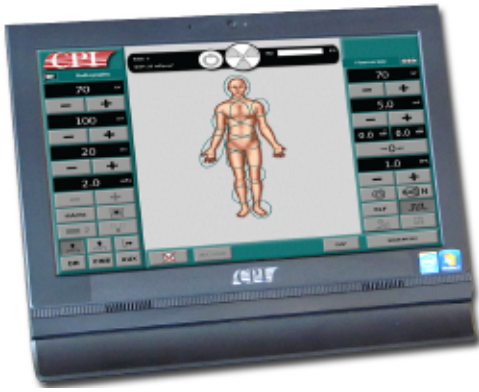

GENERATOR CONSOLES

Mini-Console

Membrane Rad Console

Membrane R&F Console

Dimensions:
mm (inches)

GENERATOR CONSOLES

StarQ Touch Screen Console (15.6"/400 mm)

(Additional specifications available on request)

Dimensions:
mm (inches)

CPI Console/Generator Compatibility

CONSOLE	Generator		
	CMP 200® SERIES	CMP 200®DR SERIES	INDICO IQ® R&F
Mini Controller	Not Available	Available	Available
Membrane Rad	Available	Available	Not Available
Membrane R&F	Not Available	Not Available	Available
StarQ Touch Screen (15.6"/400 mm)	Not Available	Available	Available

CPI Console Options

CONSOLE	Options			
	HAND SWITCH	WALL MOUNT	DESKTOP BASE	FLOOR PEDESTAL
Mini Controller	Included	Not Available	Included	Not Available
Membrane Rad	Available	Available	Not Available	Available
Membrane RF	Available	Available	Not Available	Available
StarQ Touch Screen (15.6"/400mm)	Included**	Available	Included	Not Available