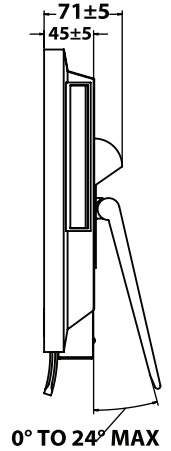

GENERATOR CONSOLES

Mini-Console

Membrane Rad Console

Membrane R&F Console

Dimensions:
mm (inches)

GENERATOR CONSOLES

StarQ Touch Screen Console (15.6"/400 mm)

(Additional specifications available on request)

Dimensions:
mm (inches)

CPI Console/Generator Compatibility

CONSOLE	Generator		
	CMP 200® SERIES	CMP 200®DR SERIES	INDICO IQ® R&F
Mini Controller	Not Available	Available	Available
Membrane Rad	Available	Available	Not Available
Membrane R&F	Not Available	Not Available	Available
StarQ Touch Screen (15.6"/400 mm)	Not Available	Available	Available

CPI Console Options

CONSOLE	Options			
	HAND SWITCH	WALL MOUNT	DESKTOP BASE	FLOOR PEDESTAL
Mini Controller	Included	Not Available	Included	Not Available
Membrane Rad	Available	Available	Not Available	Available
Membrane RF	Available	Available	Not Available	Available
StarQ Touch Screen (15.6"/400mm)	Included**	Available	Included	Not Available