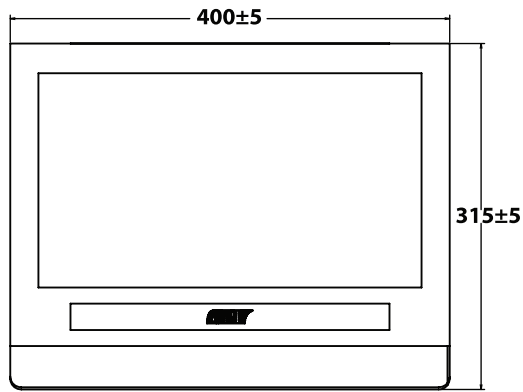

GENERATOR CONSOLES

Mini-Console

Membrane Rad Console

Membrane R&F Console

Dimensions:
mm (inches)

GENERATOR CONSOLES

StarQ Touch Screen Console (15.6"/400 mm)

(Additional specifications available on request)

Dimensions:
mm (inches)

CPI Console/Generator Compatibility

CONSOLE	Generator		
	CMP 200® SERIES	CMP 200®DR SERIES	INDICO IQ® R&F
Mini Controller	Not Available	Available	Available
Membrane Rad	Available	Available	Not Available
Membrane R&F	Not Available	Not Available	Available
StarQ Touch Screen (15.6"/400 mm)	Not Available	Available	Available

CPI Console Options

CONSOLE	Options			
	HAND SWITCH	WALL MOUNT	DESKTOP BASE	FLOOR PEDESTAL
Mini Controller	Included	Not Available	Included	Not Available
Membrane Rad	Available	Available	Not Available	Available
Membrane RF	Available	Available	Not Available	Available
StarQ Touch Screen (15.6"/400mm)	Included**	Available	Included	Not Available