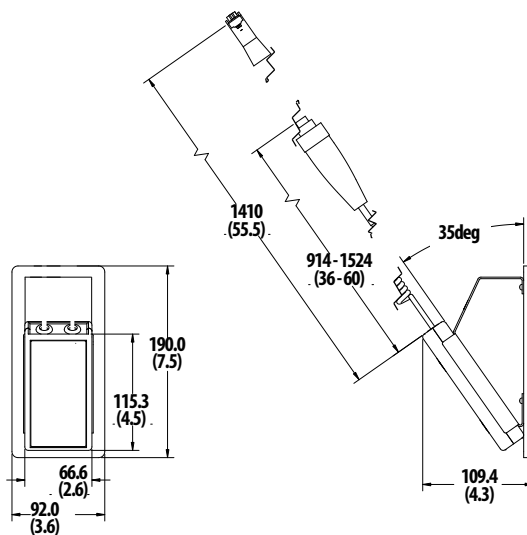

GENERATOR CONSOLES

Mini-Console

Membrane Rad Console

Membrane R&F Console

Dimensions:
mm (inches)

GENERATOR CONSOLES

StarQ Touch Screen Console (15.6"/400 mm)

(Additional specifications available on request)

Dimensions:
mm (inches)

CPI Console/Generator Compatibility

CONSOLE	Generator		
	CMP 200® SERIES	CMP 200®DR SERIES	INDICO IQ® R&F
Mini Controller	Not Available	Available	Available
Membrane Rad	Available	Available	Not Available
Membrane R&F	Not Available	Not Available	Available
StarQ Touch Screen (15.6"/400 mm)	Not Available	Available	Available

CPI Console Options

CONSOLE	Options			
	HAND SWITCH	WALL MOUNT	DESKTOP BASE	FLOOR PEDESTAL
Mini Controller	Included	Not Available	Included	Not Available
Membrane Rad	Available	Available	Not Available	Available
Membrane RF	Available	Available	Not Available	Available
StarQ Touch Screen (15.6"/400mm)	Included**	Available	Included	Not Available