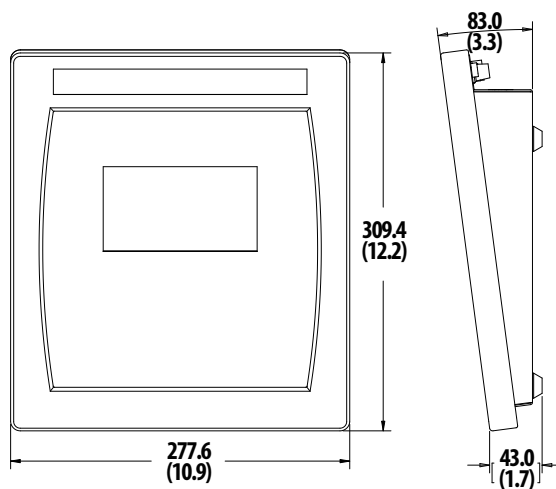

GENERATOR CONSOLES

Mini-Console

Membrane Rad Console

Membrane R&F Console

Dimensions:
mm (inches)

GENERATOR CONSOLES

StarQ Touch Screen Console (15.6"/400 mm)

(Additional specifications available on request)

Dimensions:
mm (inches)

CPI Console/Generator Compatibility

CONSOLE	Generator		
	CMP 200® SERIES	CMP 200®DR SERIES	INDICO IQ® R&F
Mini Controller	Not Available	Available	Available
Membrane Rad	Available	Available	Not Available
Membrane R&F	Not Available	Not Available	Available
StarQ Touch Screen (15.6"/400 mm)	Not Available	Available	Available

CPI Console Options

CONSOLE	Options			
	HAND SWITCH	WALL MOUNT	DESKTOP BASE	FLOOR PEDESTAL
Mini Controller	Included	Not Available	Included	Not Available
Membrane Rad	Available	Available	Not Available	Available
Membrane RF	Available	Available	Not Available	Available
StarQ Touch Screen (15.6"/400mm)	Included**	Available	Included	Not Available