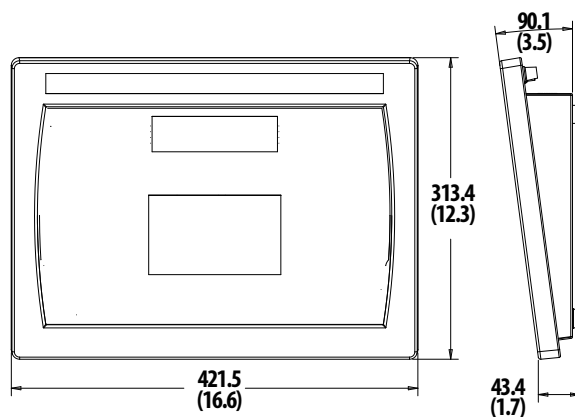

GENERATOR CONSOLES

Mini-Console

Membrane Rad Console

Membrane R&F Console

Dimensions:
mm (inches)

GENERATOR CONSOLES

StarQ Touch Screen Console (15.6"/400 mm)

(Additional specifications available on request)

Dimensions:
mm (inches)

CPI Console/Generator Compatibility

CONSOLE	Generator		
	CMP 200® SERIES	CMP 200®DR SERIES	INDICO IQ® R&F
Mini Controller	Not Available	Available	Available
Membrane Rad	Available	Available	Not Available
Membrane R&F	Not Available	Not Available	Available
StarQ Touch Screen (15.6"/400 mm)	Not Available	Available	Available

CPI Console Options

CONSOLE	Options			
	HAND SWITCH	WALL MOUNT	DESKTOP BASE	FLOOR PEDESTAL
Mini Controller	Included	Not Available	Included	Not Available
Membrane Rad	Available	Available	Not Available	Available
Membrane RF	Available	Available	Not Available	Available
StarQ Touch Screen (15.6"/400mm)	Included**	Available	Included	Not Available